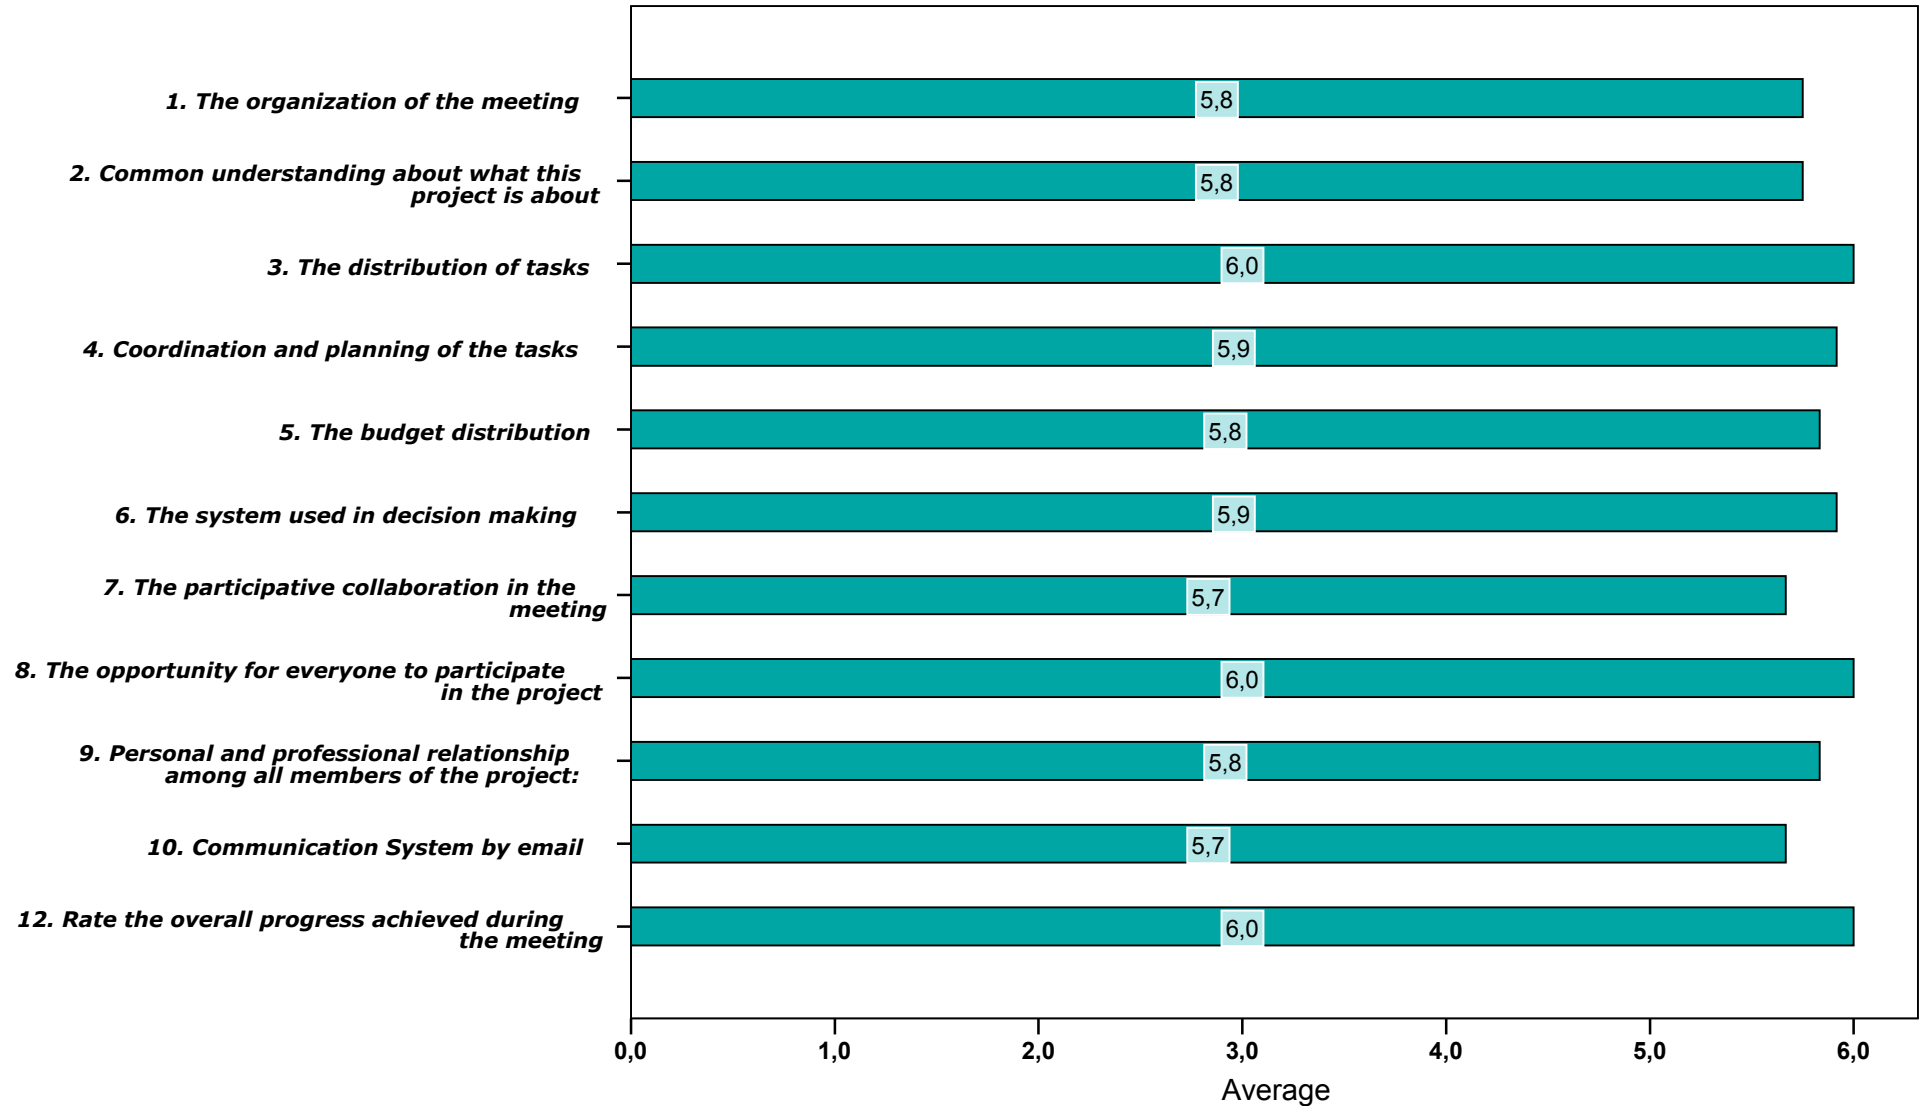

Survey Evaluation for the Meeting

Survey Evaluation for the Meeting

MEETING: 1

UNIVERSITY: University of Alcala, Alcalá de Henares (ES)

DATE: DECEMBER 2005

Survey Evaluation for the Meeting

MEETING: 2

UNIVERSITY: University of Leicester, Leicester (UK)

DATE: APRIL 2006

Survey Evaluation for the Meeting

MEETING: 3

UNIVERSITY: University of Helsinki, Helsinki (FI)

DATE: SEPTEMBER 2006

Survey Evaluation for the Meeting

MEETING: 4

UNIVERSITY: University of Lisbon, Lisbon (PT)