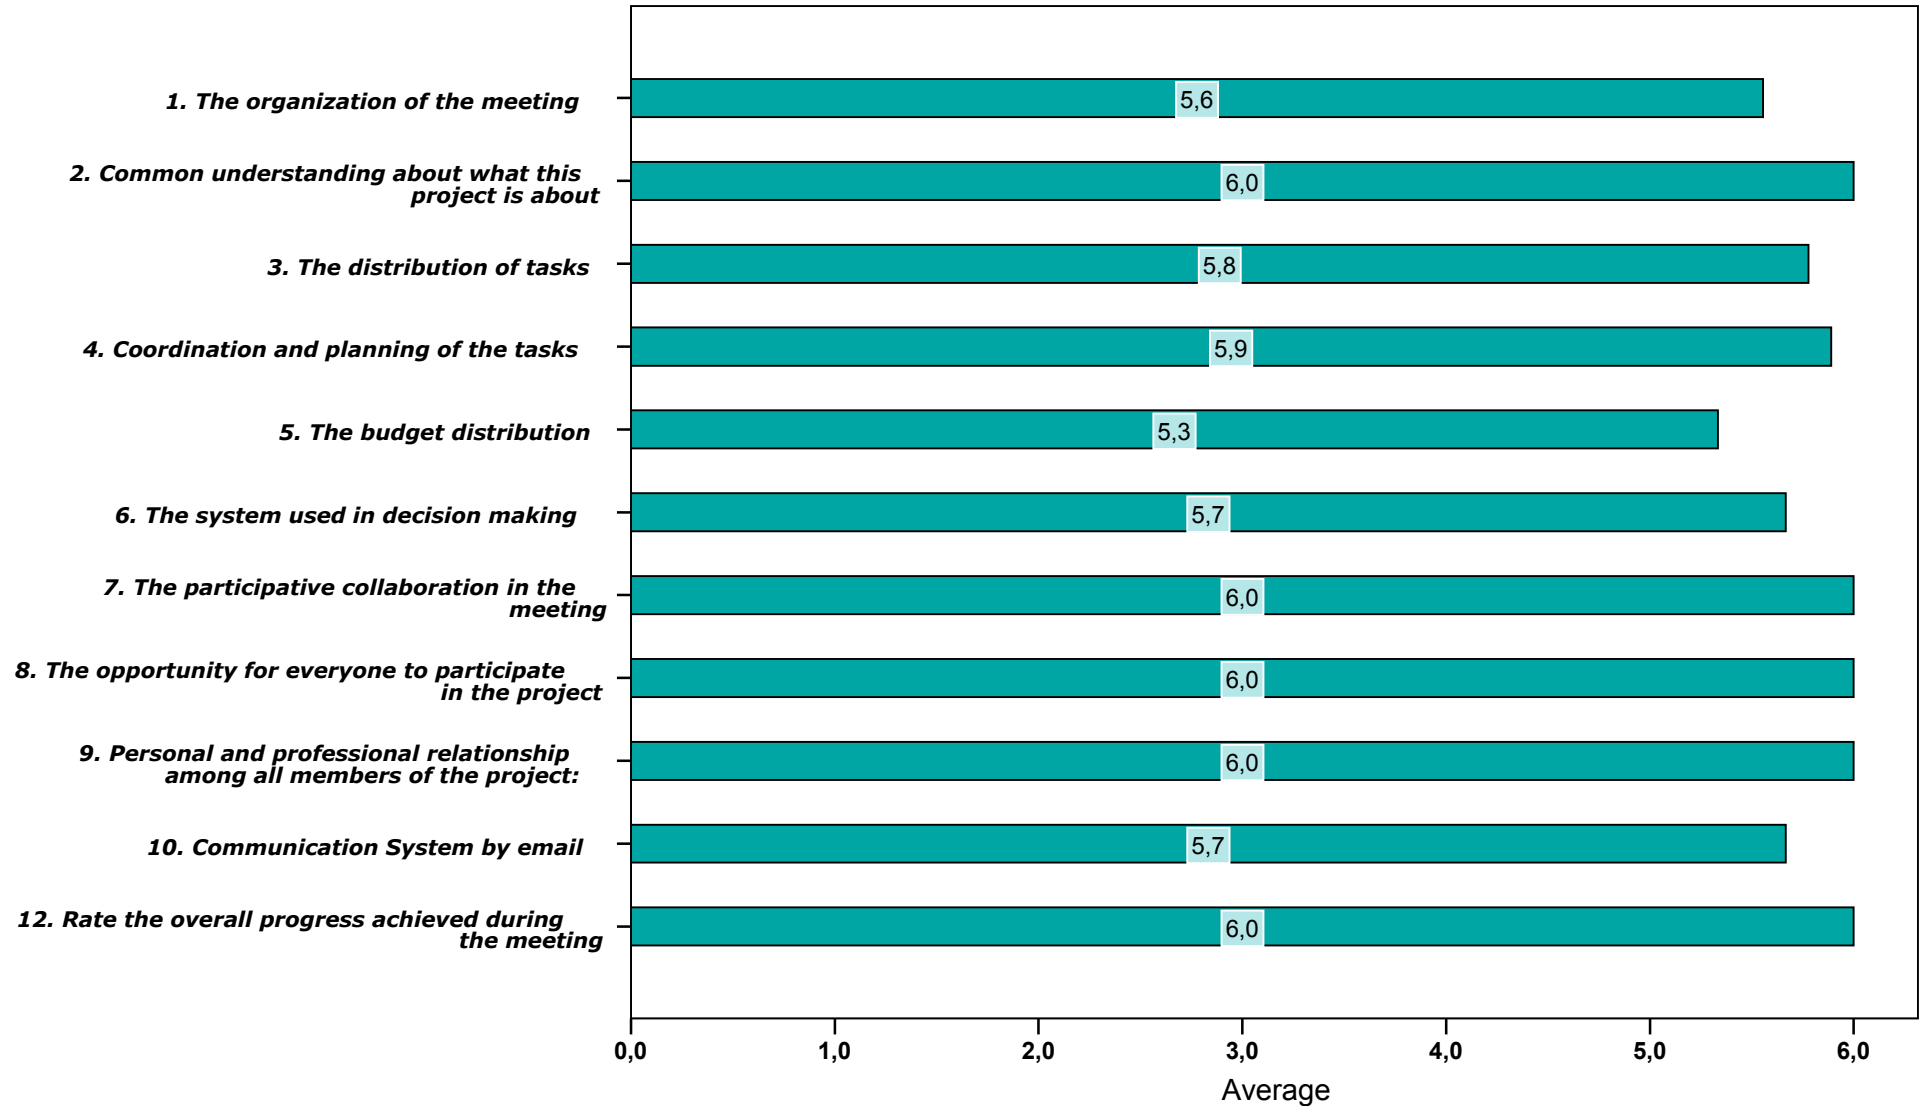

DATE: OCTOBER 2007

Survey Evaluation for the Meeting

MEETING: 7

UNIVERSITY: University of Istanbul, Istanbul (TK)

DATE: MAY 2008

Survey Evaluation for the Meeting

MEETING: 8

UNIVERSITY: University of Lisbon, Lisbon (PT)

DATE: JULY 2008

Survey Evaluation for the Meeting

MEETINGS: GLOBAL

UNIVERSITYS: Alcalá, Bratislava, Gävle, Helsinki, Istanbul, Leicester, Lisbon

DATE: DECEMBER 2005 - JULY 2008