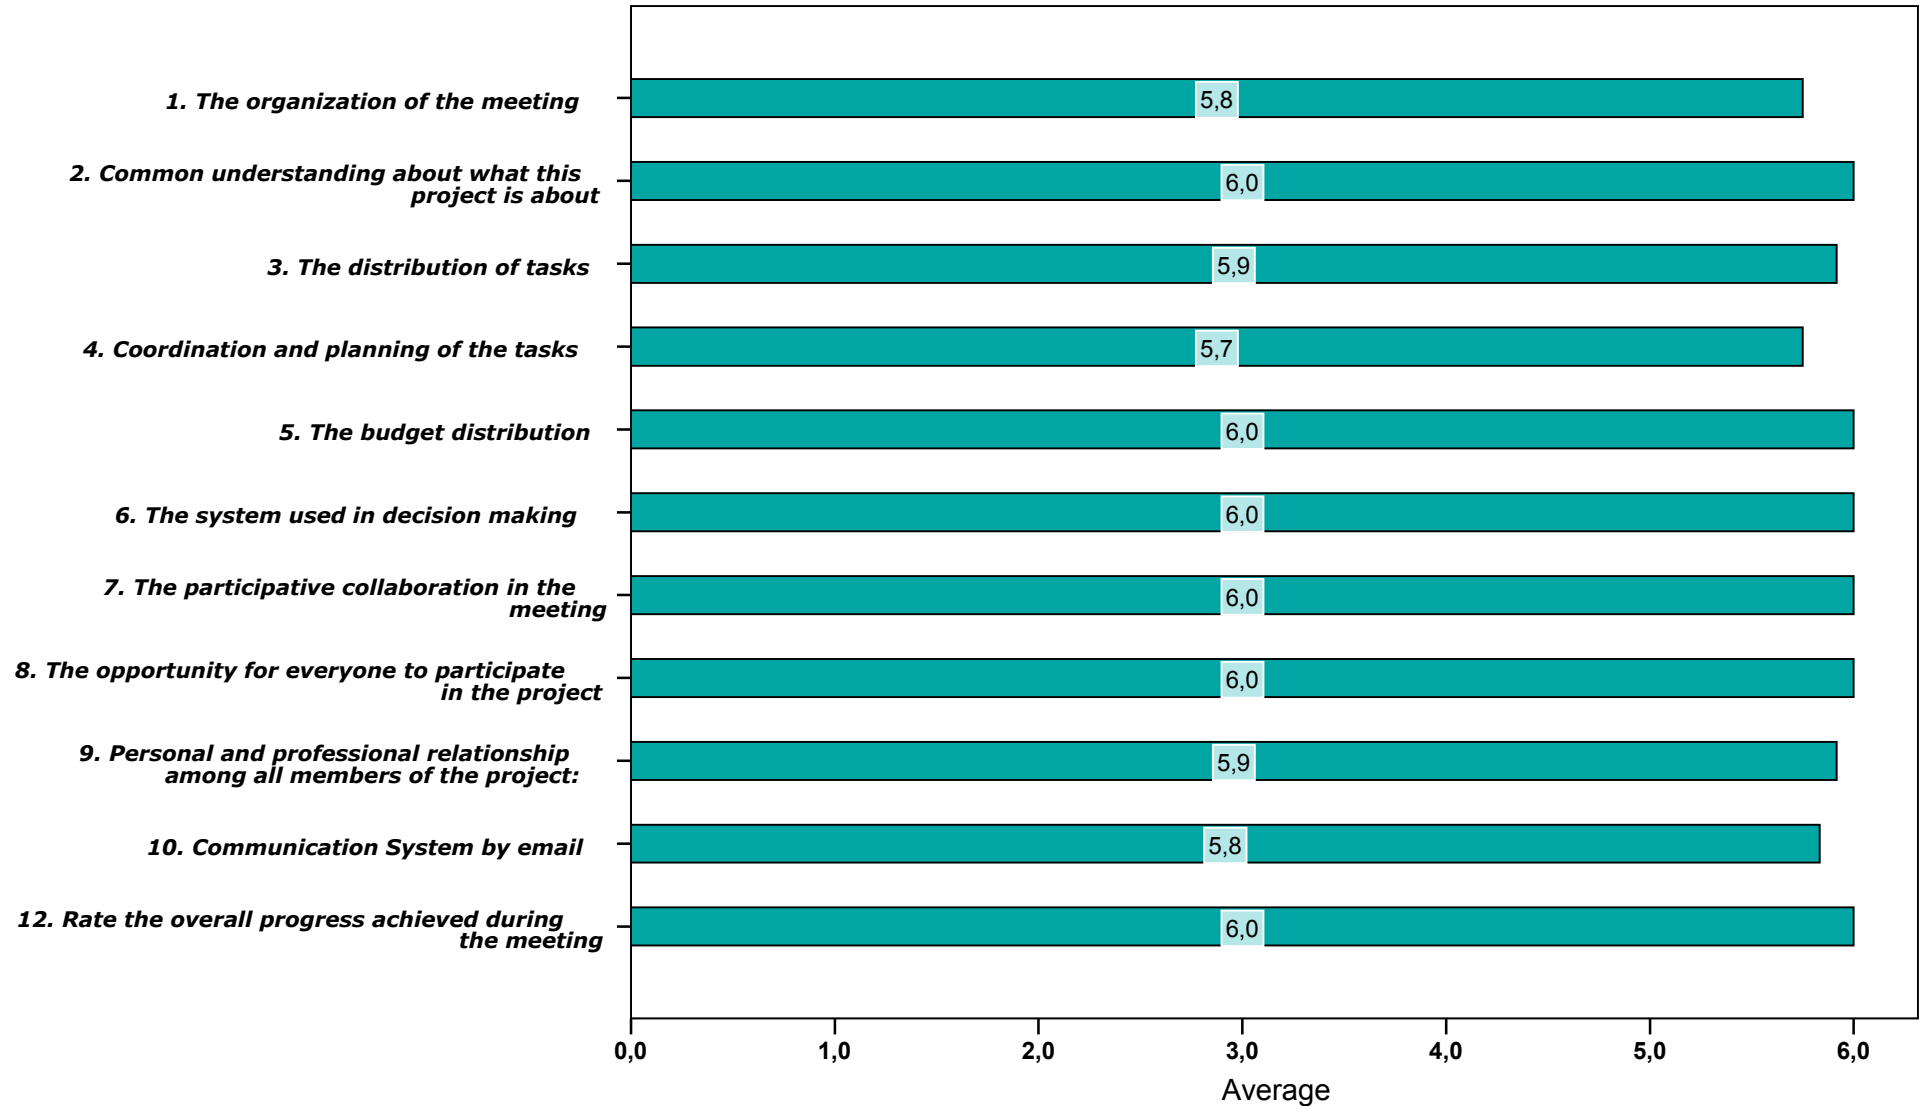

DATE: OCTOBER 2007

Survey Evaluation for the Meeting

MEETING: 7

UNIVERSITY: University of Istanbul, Istanbul (TK)

DATE: MAY 2008

Survey Evaluation for the Meeting

MEETING: 8

UNIVERSITY: University of Lisbon, Lisbon (PT)

DATE: JULY 2008

Survey Evaluation for the Meeting

MEETINGS: GLOBAL

UNIVERSITYS: Alcalá, Bratislava, Gävle, Helsinki, Istanbul, Leicester, Lisbon

DATE: DECEMBER 2005 - JULY 2008