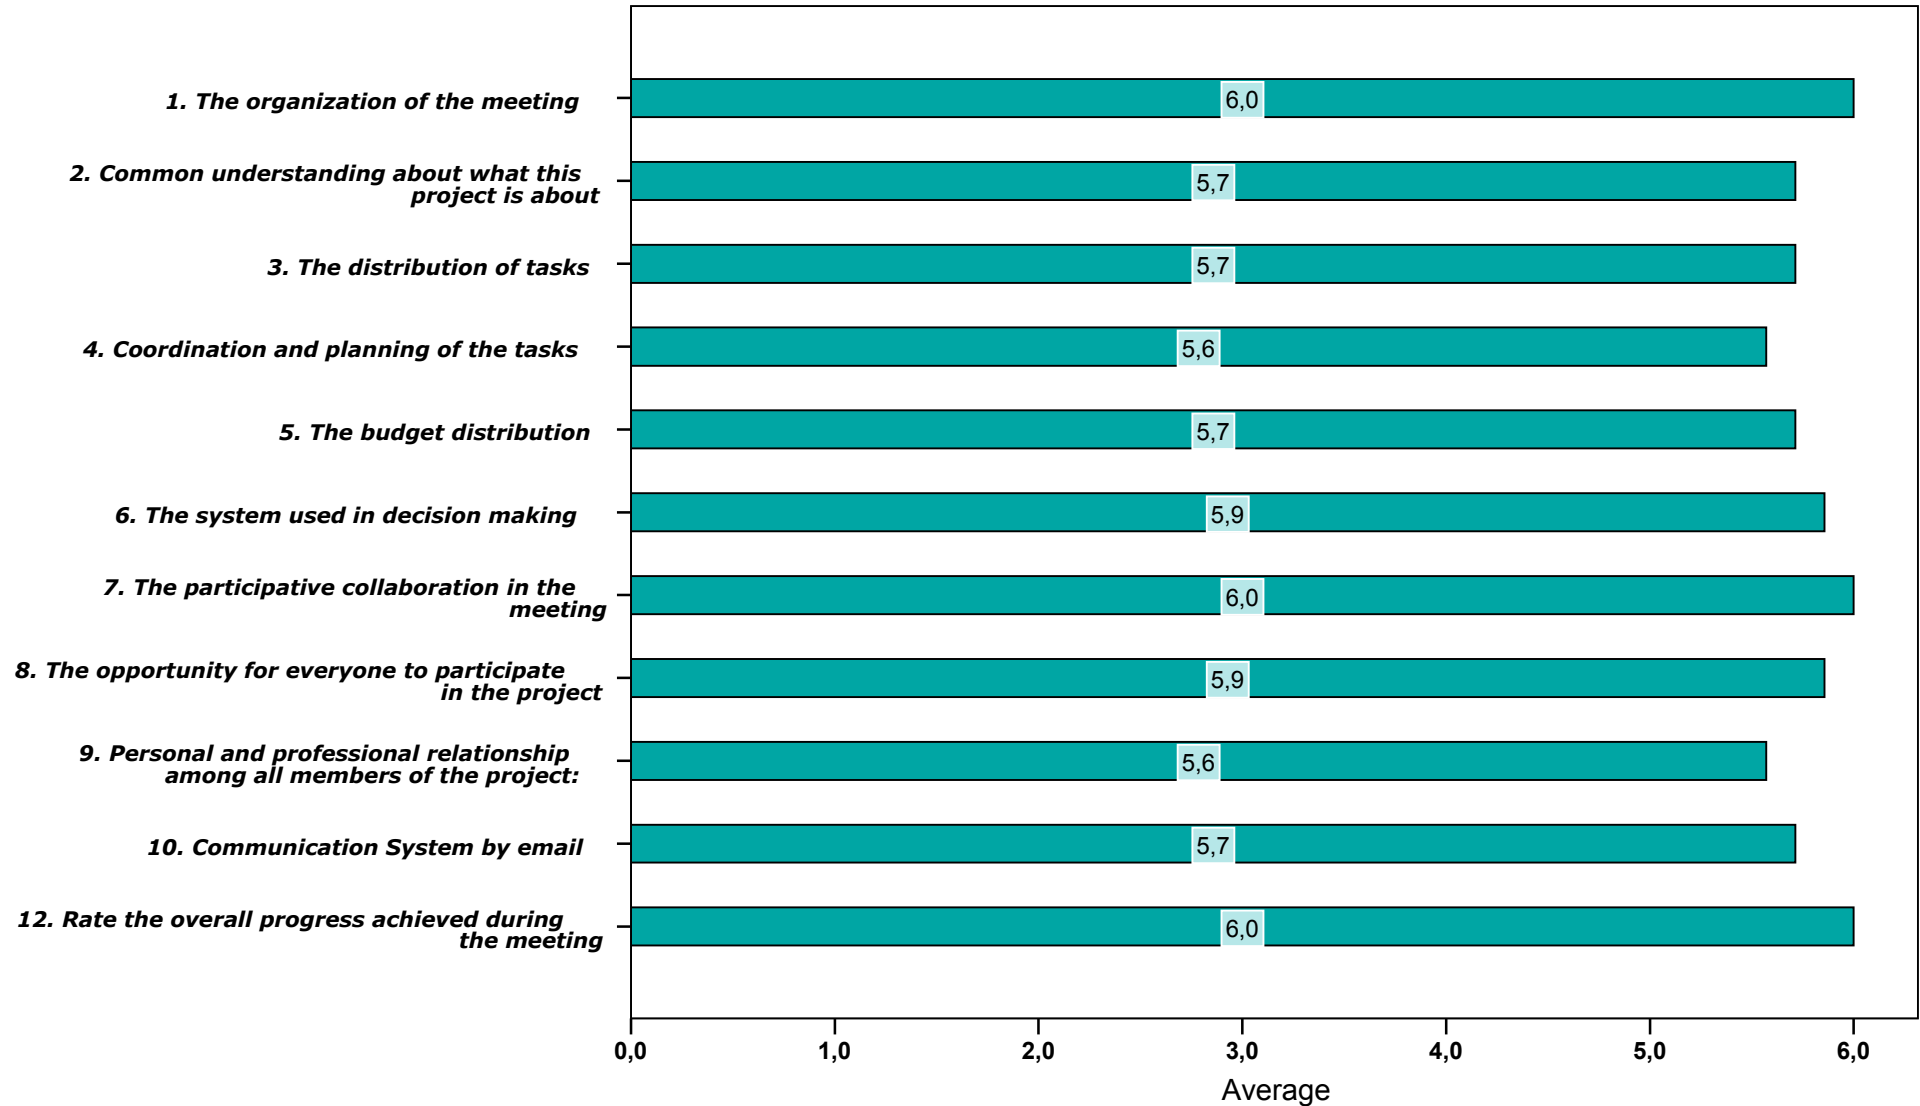

DATE: FEBRUARY 2007

Survey Evaluation for the Meeting

MEETING: 5

UNIVERSITY: University of Comenius of Bratislava, Bratislava (SK)

DATE: JUNE-JULY 2007

Survey Evaluation for the Meeting

MEETING: 6

UNIVERSITY: University of Gävle, Gävle (SE)

DATE: OCTOBER 2007

Survey Evaluation for the Meeting

MEETING: 7

UNIVERSITY: University of Istanbul, Istanbul (TK)

DATE: MAY 2008

Survey Evaluation for the Meeting

MEETING: 8

UNIVERSITY: University of Lisbon, Lisbon (PT)