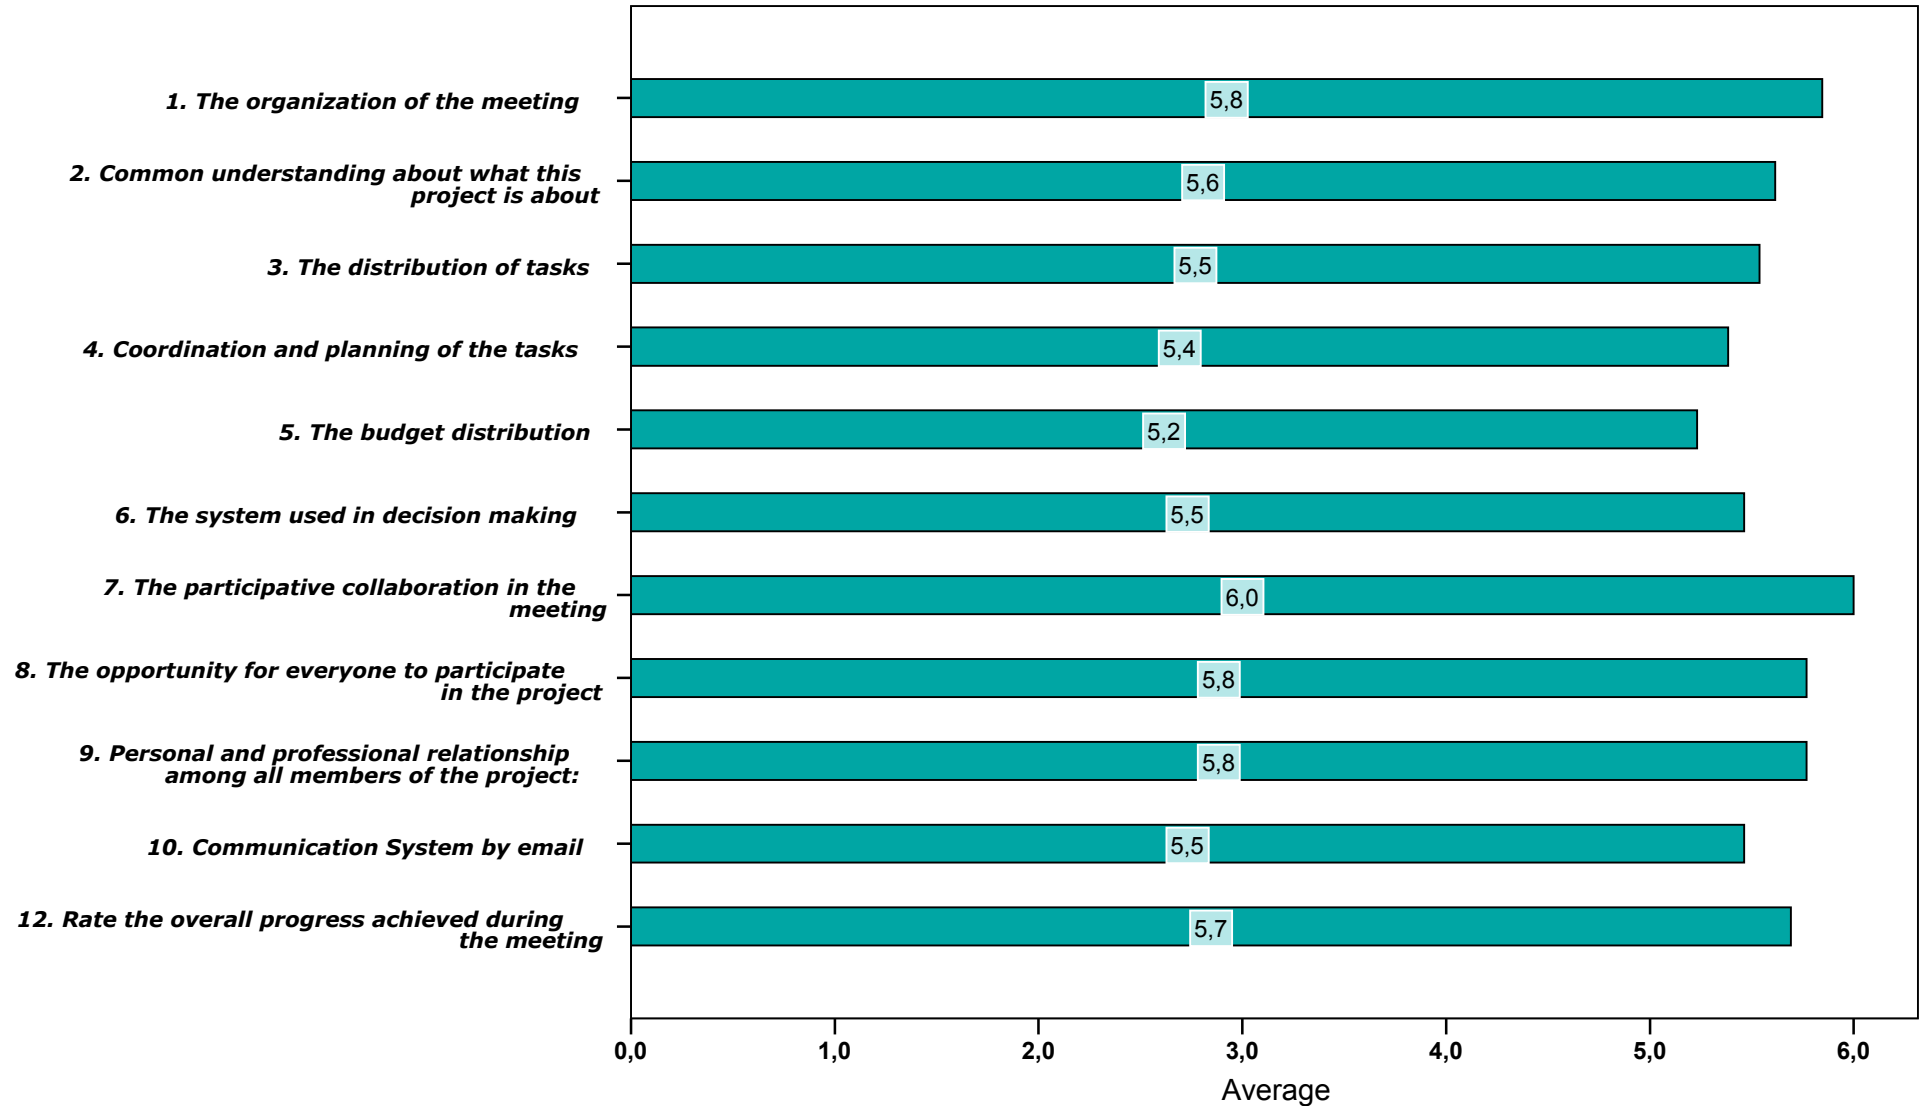

Survey Evaluation for the Meeting

Survey Evaluation for the Meeting

MEETING: 1

UNIVERSITY: University of Alcala, Alcalá de Henares (ES)

DATE: DECEMBER 2005

Survey Evaluation for the Meeting

MEETING: 2

UNIVERSITY: University of Leicester, Leicester (UK)

DATE: APRIL 2006

Survey Evaluation for the Meeting

MEETING: 3

UNIVERSITY: University of Helsinki, Helsinki (FI)

DATE: SEPTEMBER 2006

Survey Evaluation for the Meeting

MEETING: 4

UNIVERSITY: University of Lisbon, Lisbon (PT)