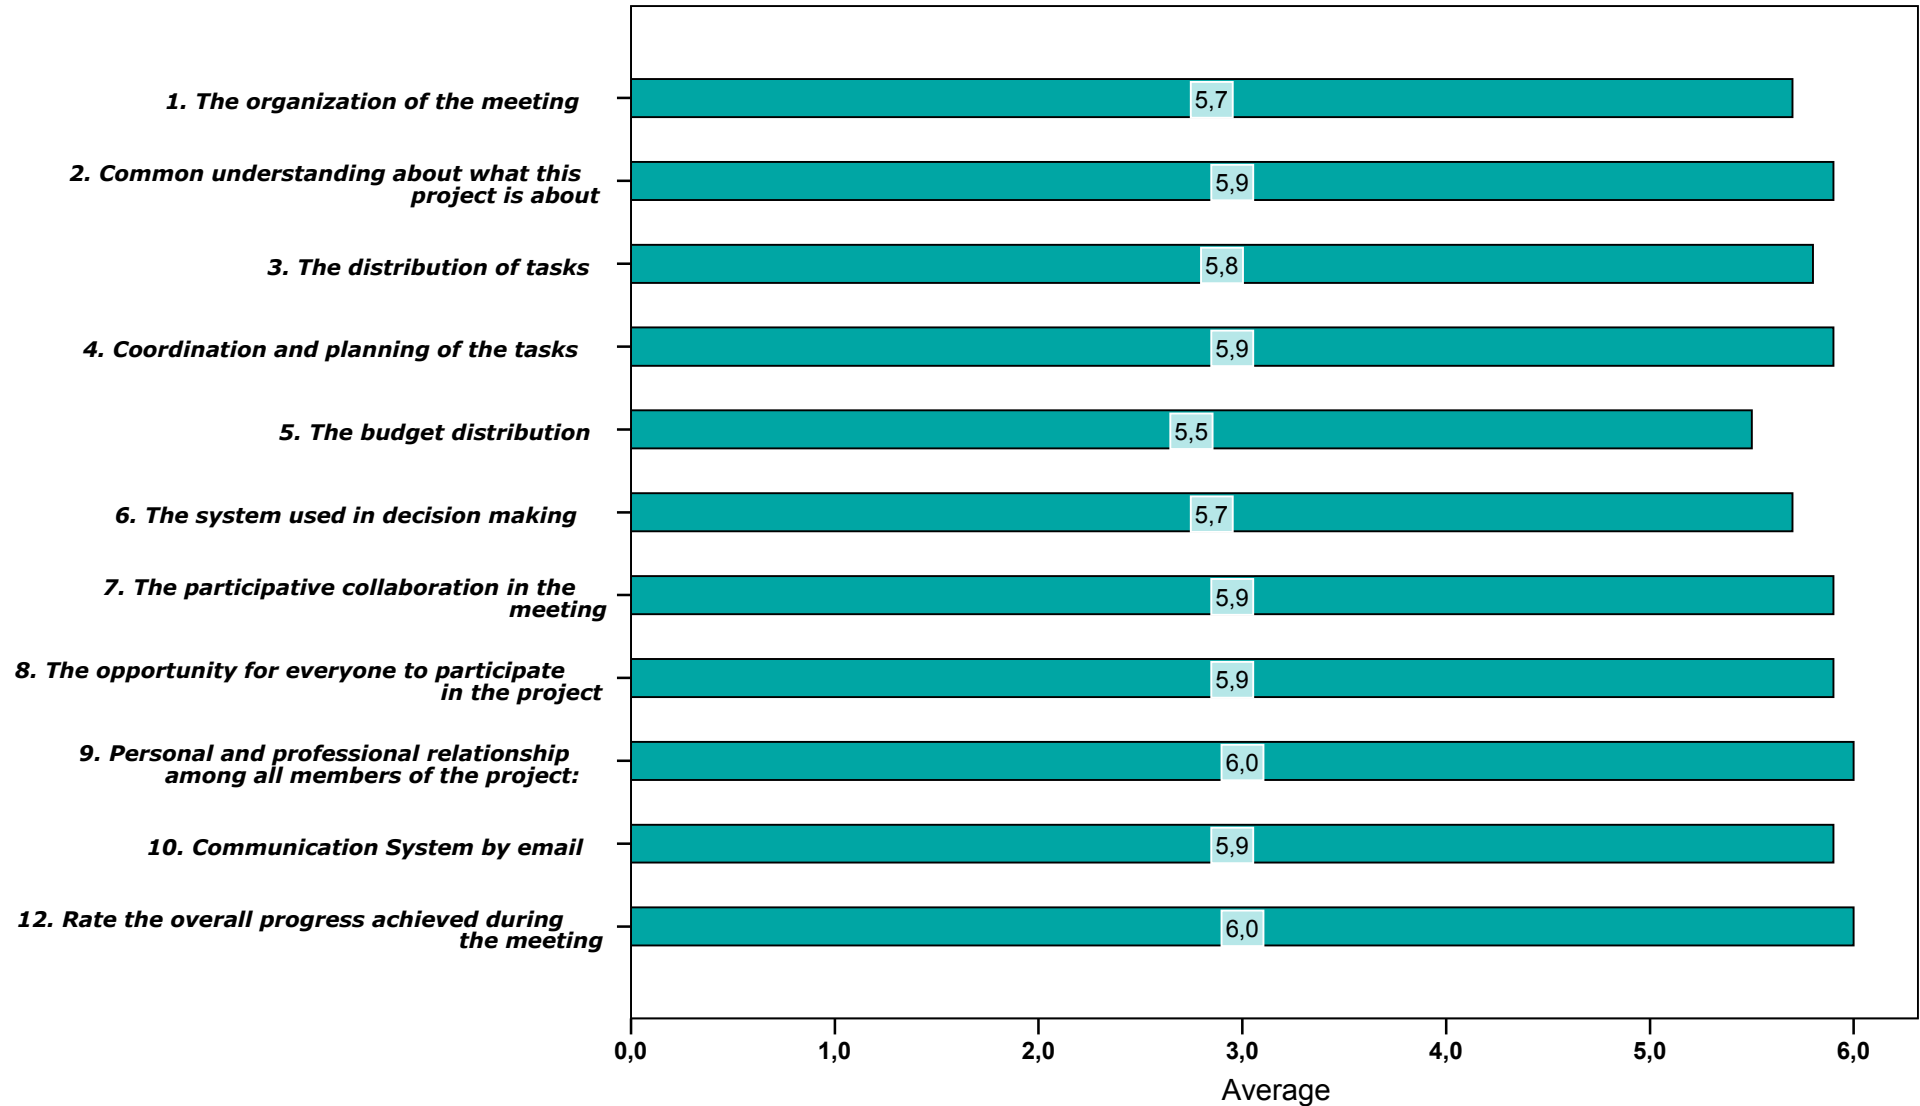

DATE: FEBRUARY 2007

Survey Evaluation for the Meeting

MEETING: 5

UNIVERSITY: University of Comenius of Bratislava, Bratislava (SK)

DATE: JUNE-JULY 2007

Survey Evaluation for the Meeting

MEETING: 6

UNIVERSITY: University of Gävle, Gävle (SE)

DATE: OCTOBER 2007

Survey Evaluation for the Meeting

MEETING: 7

UNIVERSITY: University of Istanbul, Istanbul (TK)

DATE: MAY 2008

Survey Evaluation for the Meeting

MEETING: 8

UNIVERSITY: University of Lisbon, Lisbon (PT)